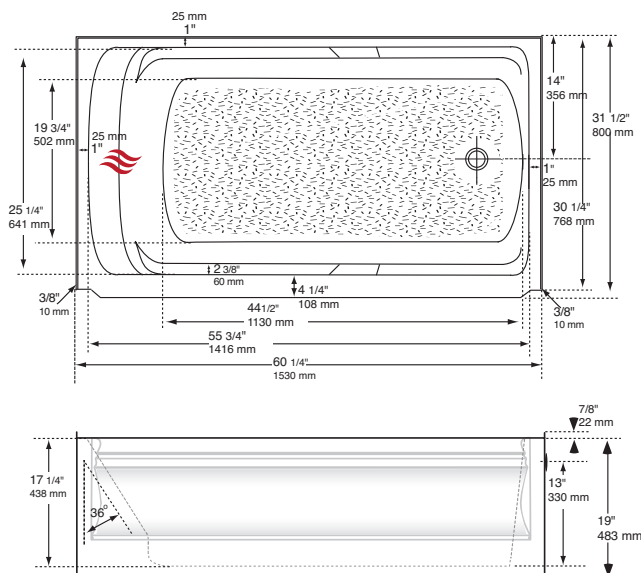

ATHENA

60¼" X 30¼" X 19"

40 US Gallons

Alcove - Fixed Integral Skirt

Available in Left (L) or Right (R) Hand Drain

Integrally Molded Tiling Flange

White or Biscuit

With Armrests

ATHE09 with Heated Back/Headrest

ARCHITECTURAL SPECIFICATIONS

AXIS SHOWER DOOR (see page 95)

3/8" Clear Glass – Chrome Frame
66" High – Fits a 57"-59" Opening

\$1,790

ACCESSORY UPGRADES

REMOTE CONTROL

With True Drain® Air Channel or Injector System
(not applicable for Ultimate Combo)